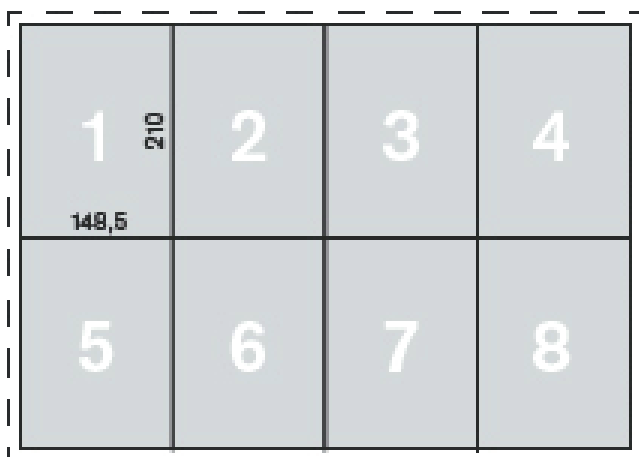

Document format

- 594 x 420 mm (DIN A 2)
- add. 1 mm bleed around

In order to obtain an optimum poster please send us your artwork only in digital form (+ proof). To ensure problemfree processing and for us to produce the best quality, please follow the instructions below.

Document:	PDF and all major DTP programmes, preferably with QuarkXPress, FreeHand, Illustrator, Photoshop, InDesign
Colour mode:	CMYK
Colour space:	ISO-Coated v2
Image resolution:	300 dpi, with 100% positioning in the respective system format
max. coating flows:	320%
Medium:	CD-ROM, DVD
Contract proof:	to be made available if possible

Order processing

We will start your job as soon as we have received your order and artwork. If you do not provide us with a proof using the colors you desire, we will produce one and send it to you. As soon as we have your approval, we will begin printing your posters and send them to the outdoor companies specified by you. Typically, we require 5 working days to complete your order.

So just send your data and let us do the rest to get your add ready. We are looking forward to giving you our assistance.

Ellerhold Aktiengesellschaft

Tel. 0049/351/83 933-0 · Fax 0049/351/83 933-99

Ellerhold Witten GmbH

Tel. 0049/2302/929-9 · Fax 0049/2302/929-190

Ellerhold Zirndorf GmbH

Tel. 0049/911/69 987-0 · Fax 0049/911/69 987- 99

Ellerhold Wismar GmbH

Tel. 0049/3841/7961 -0 · Fax 0049/3841/79 61 -59

Data transfer

FTP-Adresses:

<i>Radebeul</i>	ftpr.ellerhold.de
<i>Zirndorf</i>	ftpz.ellerhold.de
<i>Wismar</i>	ftpw.ellerhold.de
<i>Witten</i>	ftpd.ellerhold.de

Benutzername: ftpgast

Passwort: ftpgast